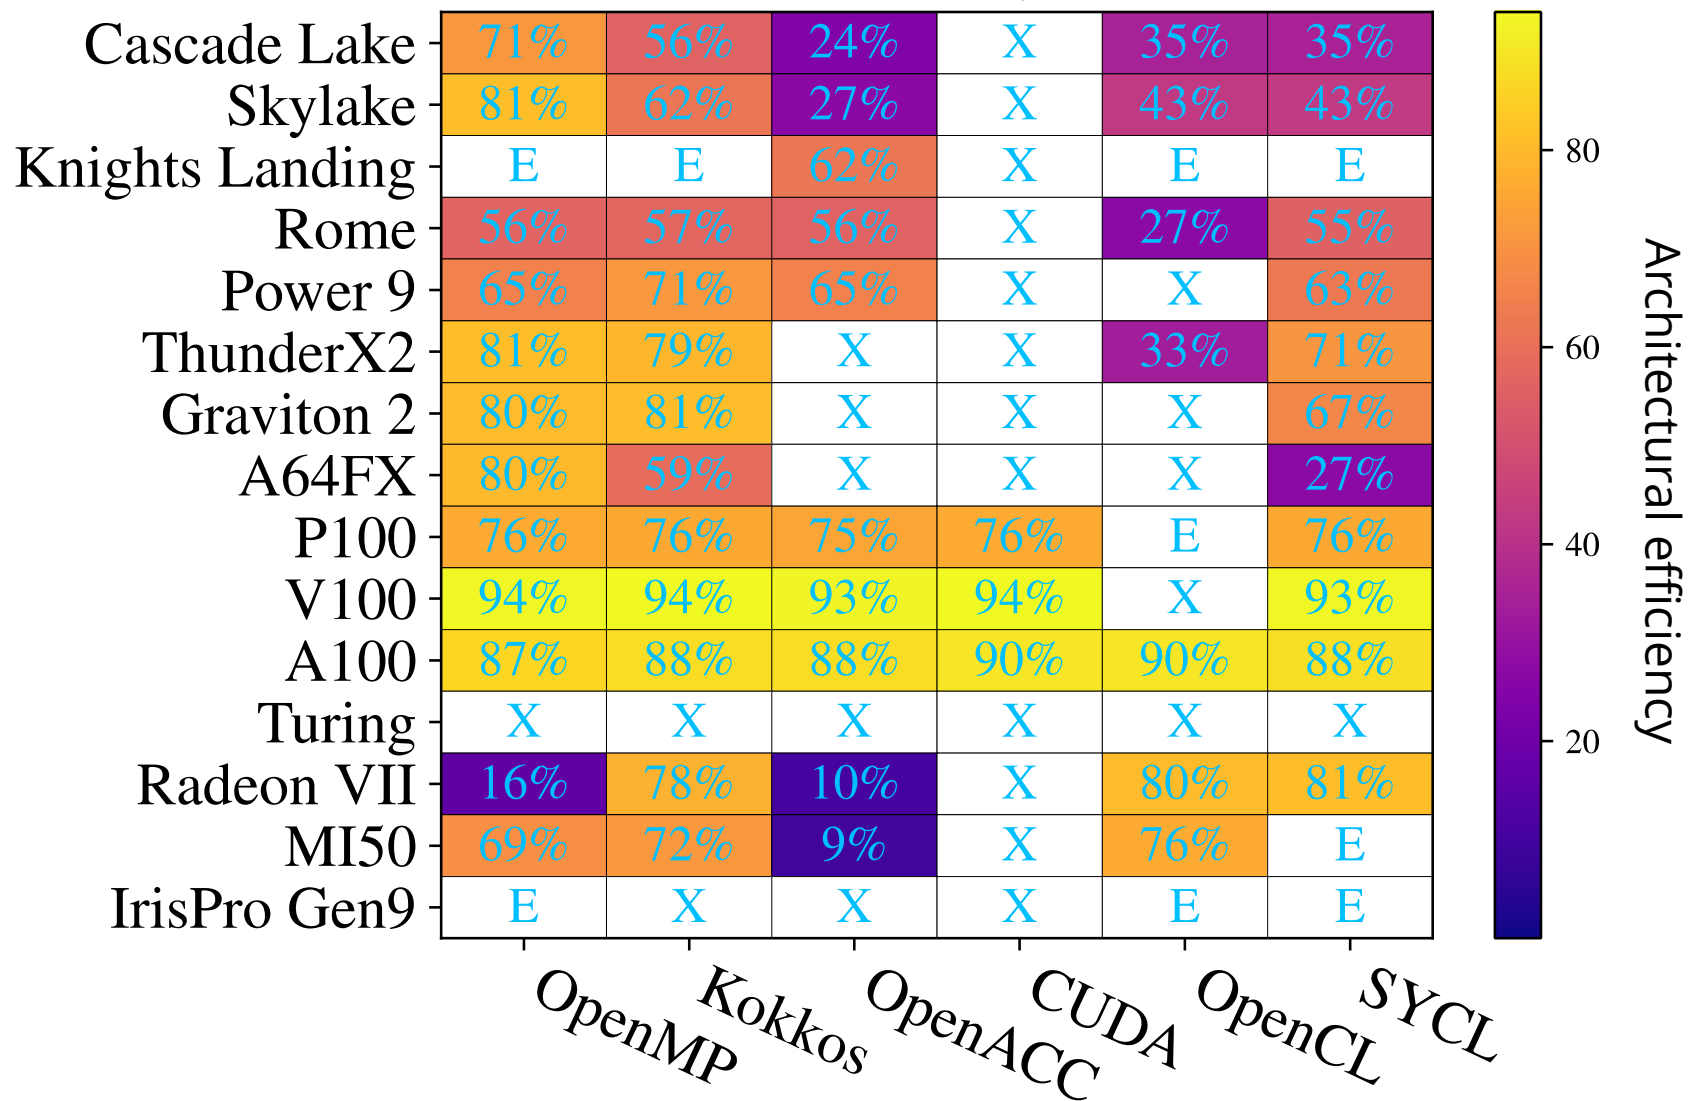

BabelStream Triad array size=2\*\*29

# ExCALIBUR HES Benchmarking for Performance Portable Applications

**Spack**

ReFrame

- Make all this easy!
- Framework to build, run, and visualise Perf. Port. data
- Reproducible, repeatable and comparable
- Collection of ExCALIBUR benchmarks