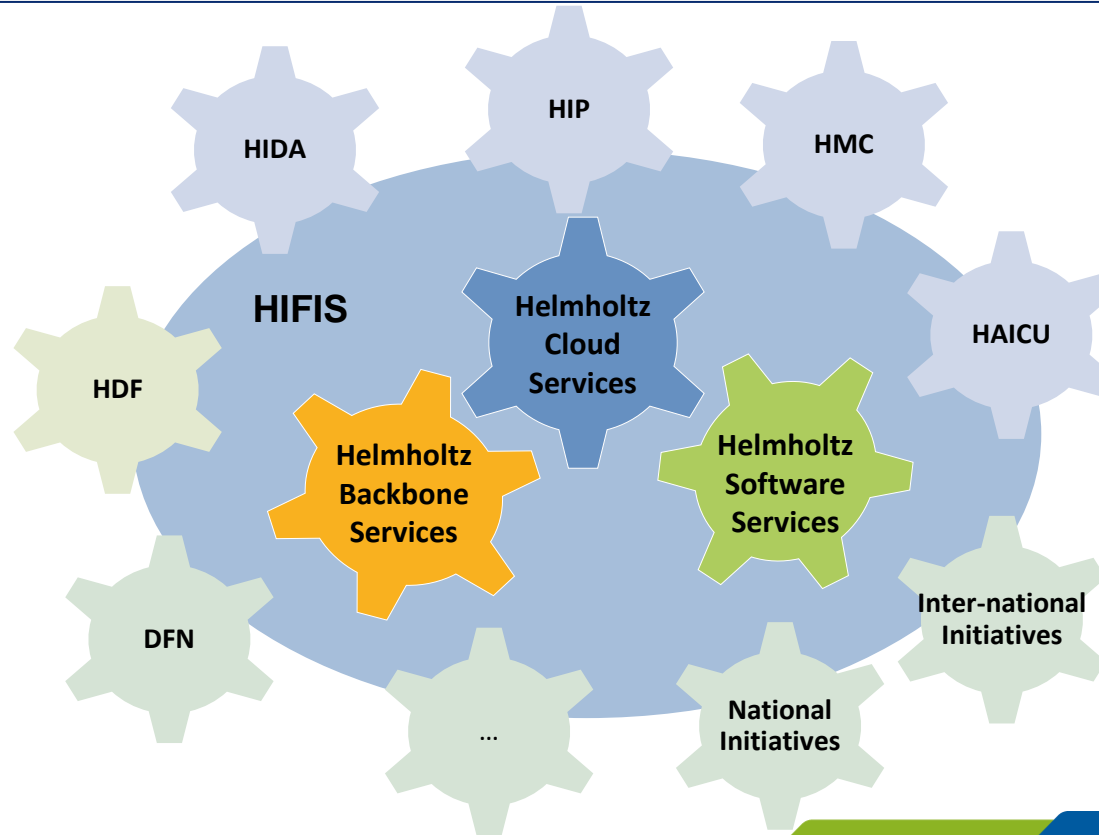

HIFIS

HELMHOLTZ
FEDERATED
IT SERVICES

Carina Haupt
@caha42
carina.haupt@dlr.de
German Aerospace Center (DLR)

The Helmholtz Association

Accelerating digitalization in research

Helmholtz Data Science Incubator

- Helmholtz Artificial Intelligence Cooperation Unit – HAICU
- **Helmholtz Federated IT Services – HIFIS**
- Helmholtz Information & Data Science Academy – HIDA
- Helmholtz Imaging Platform – HIP
- Helmholtz Metadata Centre (HMC)

Approach

Platform for overarching services to support research

Task: Establish & Support a professional Software Development

Task: Establish & Support a professional Software Development

**THE
CARPENTRIES**