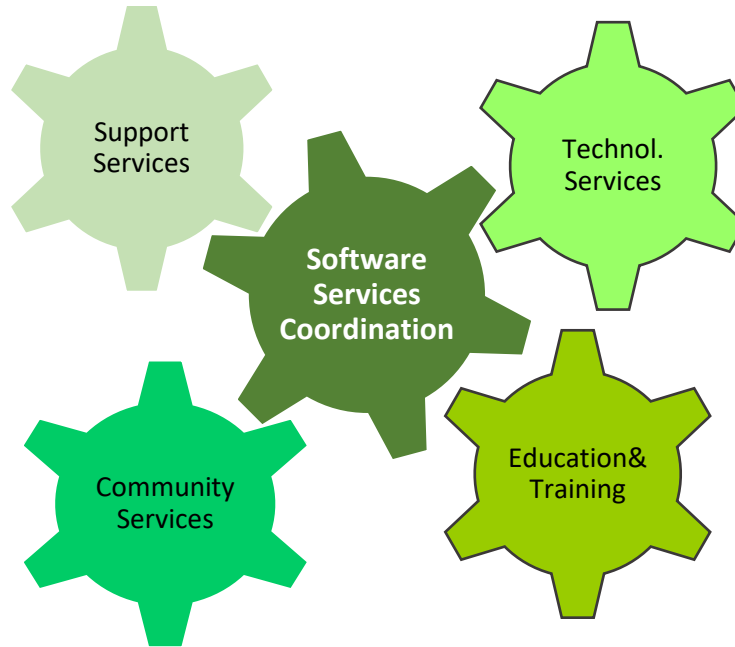

HIFIS

HELMHOLTZ
FEDERATED
IT SERVICES

Carina Haupt
@caha42
carina.haupt@dlr.de
German Aerospace Center (DLR)

The Helmholtz Association

Accelerating digitalization in research

Helmholtz Data Science Incubator

- Helmholtz Artificial Intelligence Cooperation Unit – HAICU
- **Helmholtz Federated IT Services – HIFIS**
- Helmholtz Information & Data Science Academy – HIDA
- Helmholtz Imaging Platform – HIP
- Helmholtz Metadata Centre (HMC)

Approach

Platform for overarching services to support research

Task: Establish & Support a professional Software Development

Task: Establish & Support a professional Software Development

**THE
CARPENTRIES**